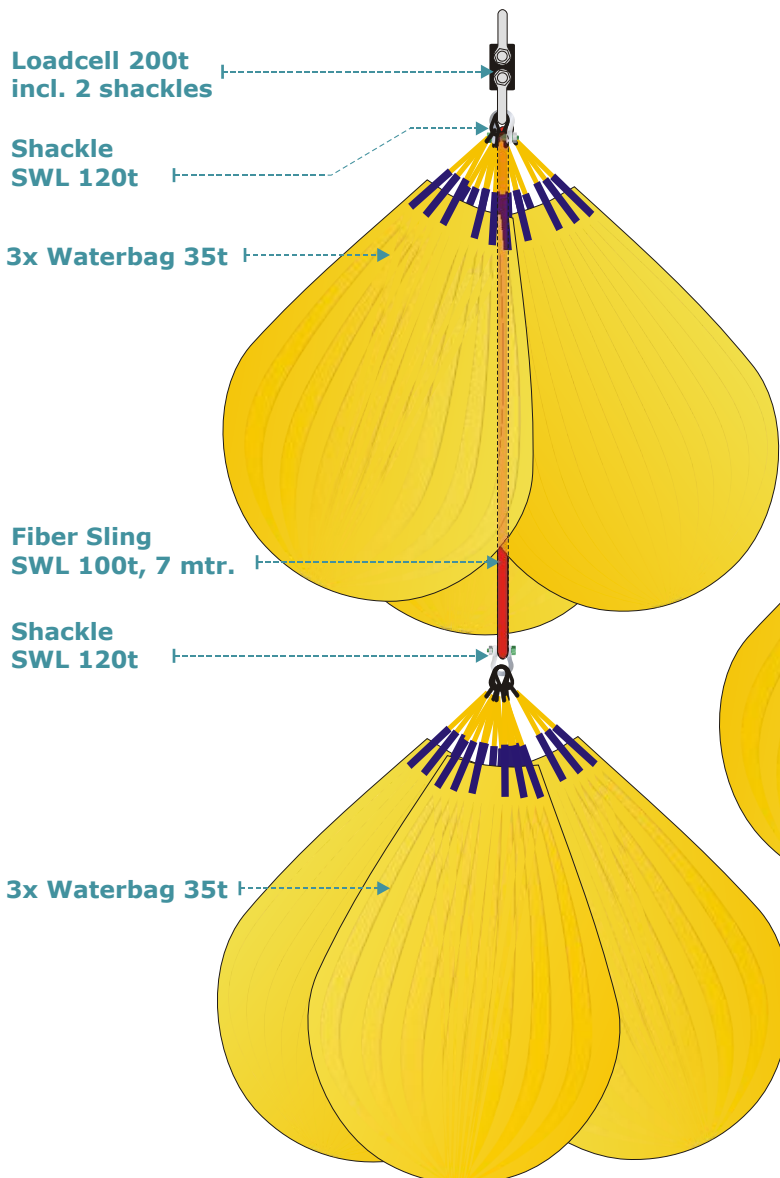

Schematic view

200t and 100t Loadtest, General

200t loadtest:

100t loadtest:

WaterWeights Scandinavia AS

Damsgårdsveien 167
5162 Laksevåg
Norway

tel: +47 55 94 03 88
e-mail: post@wvs.no
web: www.wvs.no