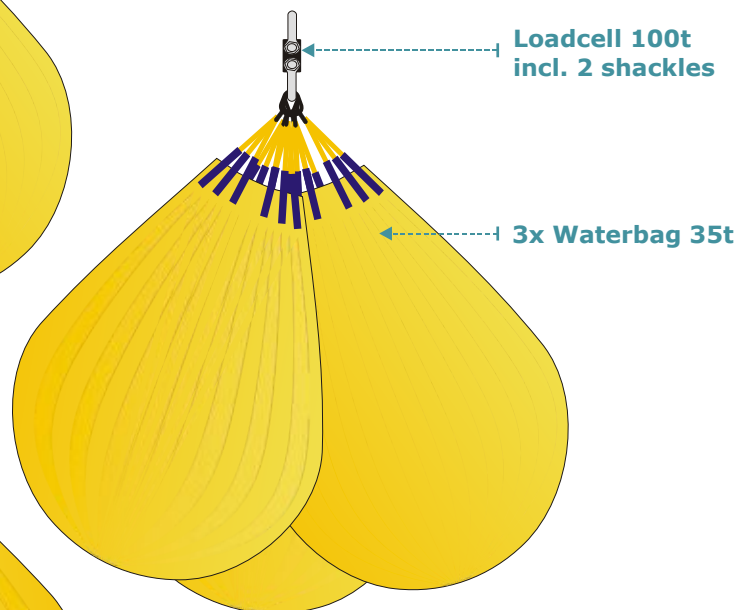

Schematic view

200t and 100t Loadtest, General

200t loadtest:

100t loadtest:

WaterWeights Scandinavia AS

Damsgårdsveien 167
5162 Laksevåg
Norway

tel: +47 55 94 03 88
e-mail: post@wvs.no
web: www.wvs.no